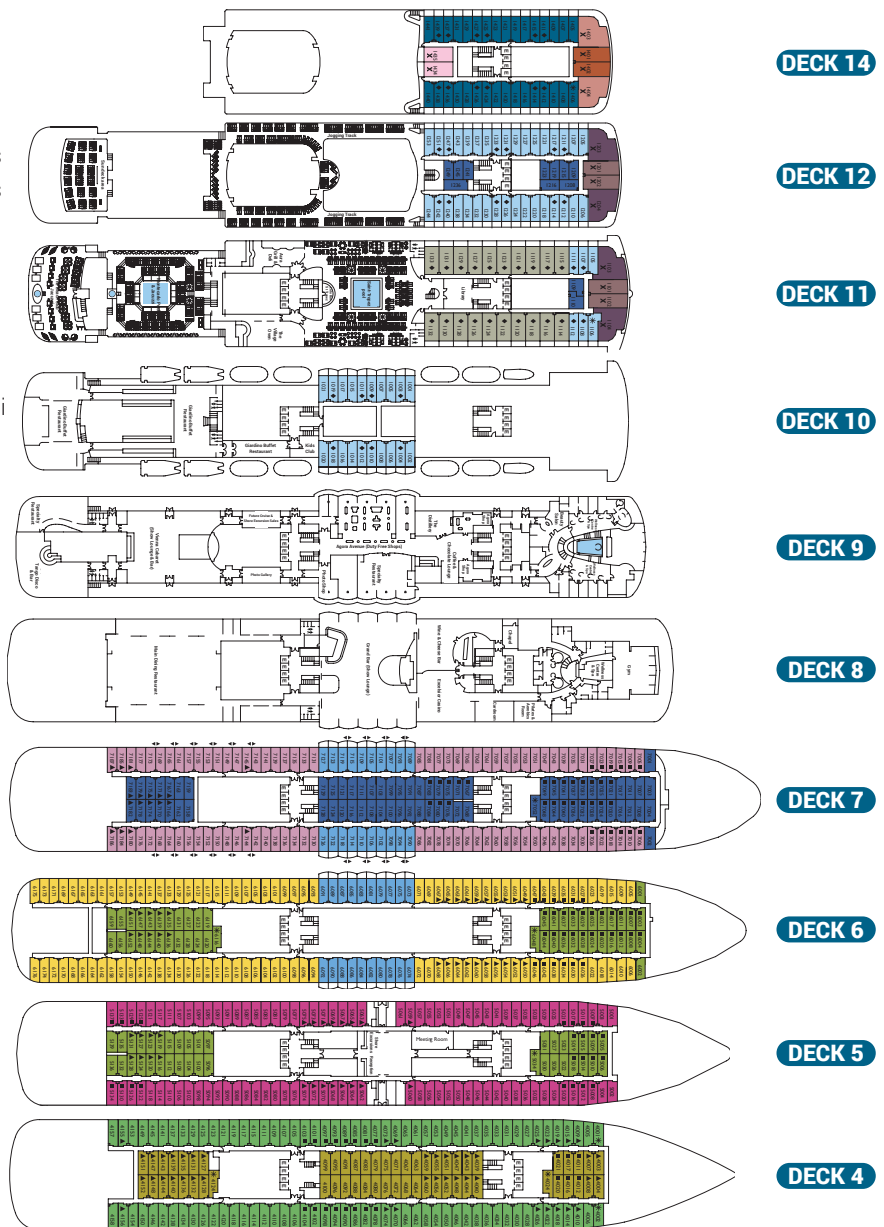

Onboard Celestyal Experience

SYMBOL LEGEND

- None 2 lower beds
- ▲ 2 lower beds + 1 upper bed
- 2 lower beds + 2 upper beds
- 2 lower beds + sofa with bunk beds
- ✕ 2 lower beds + sofa with bunk beds + bathroom with jacuzzi bathtub
- Suitable for wheelchair
- ◀▶ Connected staterooms

PLACES TO HAVE A GOOD MEAL

- **Deck 11** The Village Oven - Aura Grill & Deli
- **Deck 10** Giardino Buffet Restaurant
- **Deck 9** Two Specialty Restaurants
- **Deck 8** Main Dining Restaurant

PLACES TO HAVE FUN

- **Deck 11** Saint-Tropez Pool Bar - The Beach Club & Jacuzzi
- **Deck 9** Vienna Cabaret (Show Lounge & Bar) - Tango Disco Bar - Coffee & Chocolate Lounge - The Distillery
- **Deck 8** Excelsior Casino - Grand Bar (Show Lounge) - Wine & Cheese Bar - Cardroom

PLACES TO TREAT YOURSELF

- **Deck 12** Sun Deck Area - Jogging Track
- **Deck 11** Saint-Tropez Pool - Montecarlo Pool & Jacuzzi - Library
- **Deck 10** Kid's Club
- **Deck 9** Wellness Centre & Spa - Beauty Salon - Photo Gallery - Agora Avenue (Duty Free Shops)
- **Deck 8** Wellness Centre & Spa - Gym - Pilates & Aerobics Room
- **Deck 5** Meeting Room - Shore Excursions - Reception
- **Deck 3** Medical Centre

YOUR SHIP

- 1,800 guests in 789 staterooms
- All Staterooms are equipped with a shower, minibar, telephone, hairdryer, safety deposit box & TV

Length 221 m
Tonnage 57,100 grt
Flag Cyprus

Deckplans and stateroom layouts are given purely as a guide. Size and layout may vary within the same category.

CATEGORY	DECK	DESCRIPTION	NUMBER OF STATEROOMS
INTERIOR STATEROOM			
IA	4	Interior Stateroom with 2 lower beds, 3rd/4th berth	58
IB	5/6	Interior Stateroom with 2 lower beds, 3rd/4th berth	85
IC	7/11/12	Interior Stateroom with 2 lower beds, 3rd/4th berth	85
EXTERIOR STATEROOM			
XA	4	Exterior Stateroom with 2 lower beds, 3rd/4th berth	98
XB	5	Exterior Stateroom with 2 lower beds, 3rd/4th berth	99
XC	6	Exterior Stateroom with 2 lower beds, 3rd/4th berth	106
XD	7	Exterior Stateroom with 2 lower beds, 3rd/4th berth	92
SUITES			
SJA	6/7	Junior Suite with sea view balcony, 2 lower beds	40
SJB	10/11/12	Junior Suite with sea view balcony, 2 lower beds, 3rd/4th berth	60
S	11	Suite with sea view balcony, 2 lower beds, 3rd/4th berth	20
SV	11/12	Suite with sea view panoramic window, 2 lower beds, 3rd/4th berth, bathroom with jacuzzi bathtub	4
SG	11/12	Grand Suite with sea view terrace, 2 lower beds, 3rd/4th berth, bathroom with jacuzzi bathtub	4
WELLNESS SUITES			
WSJ	14	Wellness Junior Suite with sea view balcony, 2 lower beds, 3rd/4th berth	32
WS	14	Wellness Suite with pool view balcony, 2 lower beds, 3rd/4th berth, bathroom with jacuzzi bathtub	2
WSV	14	Wellness Suite with sea view panoramic window, 2 lower beds, 3rd/4th berth, bathroom with jacuzzi bathtub	2
WSG	14	Wellness Grand Suite with sea view terrace, 2 lower beds, 3rd/4th berth, bathroom with jacuzzi bathtub	2